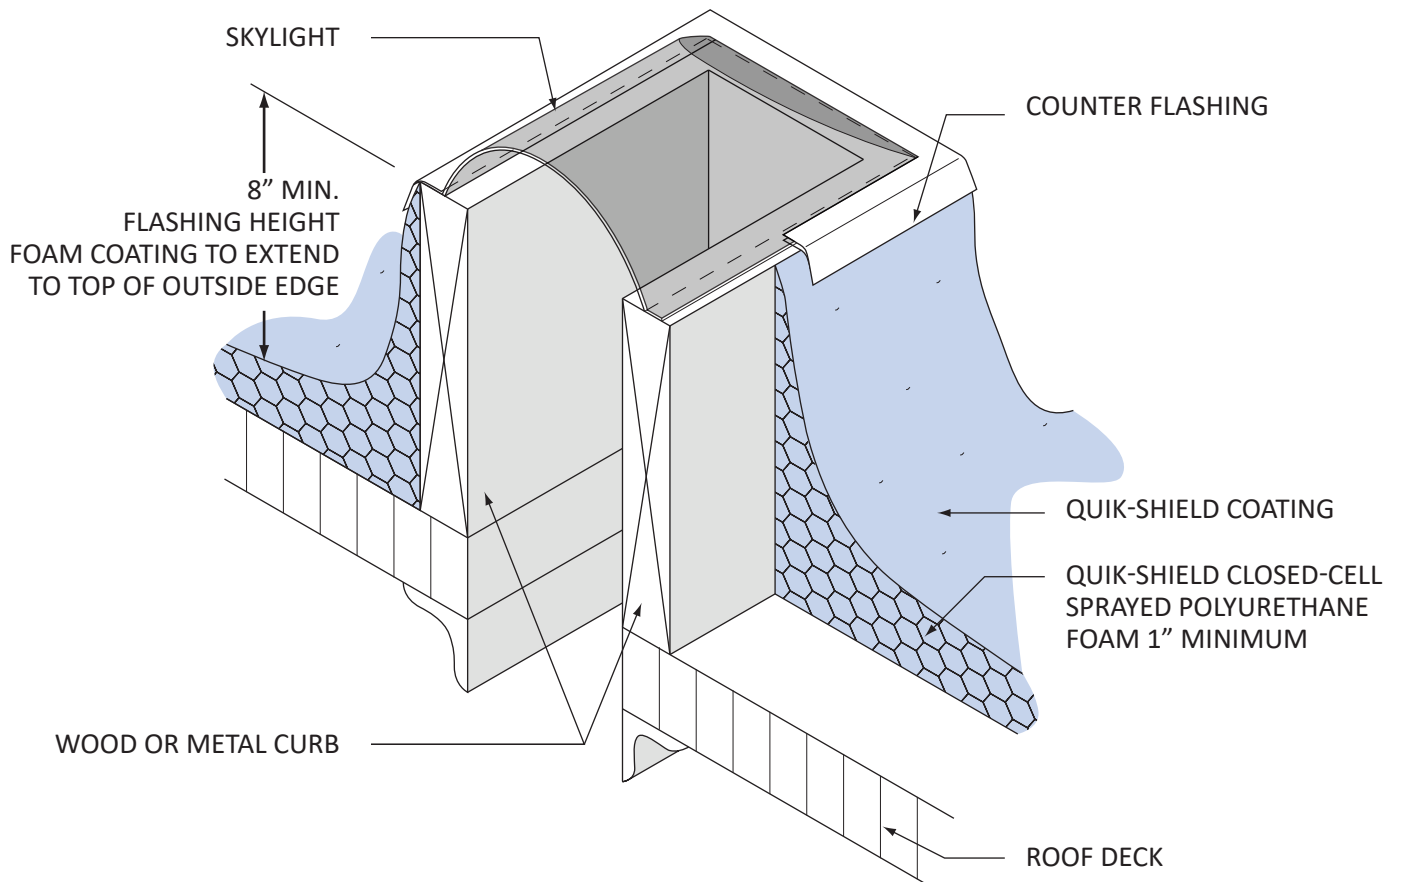

# QUIK-SHIELD

## RAISED CURB FOR SKYLIGHT

QSR-152 08-2019